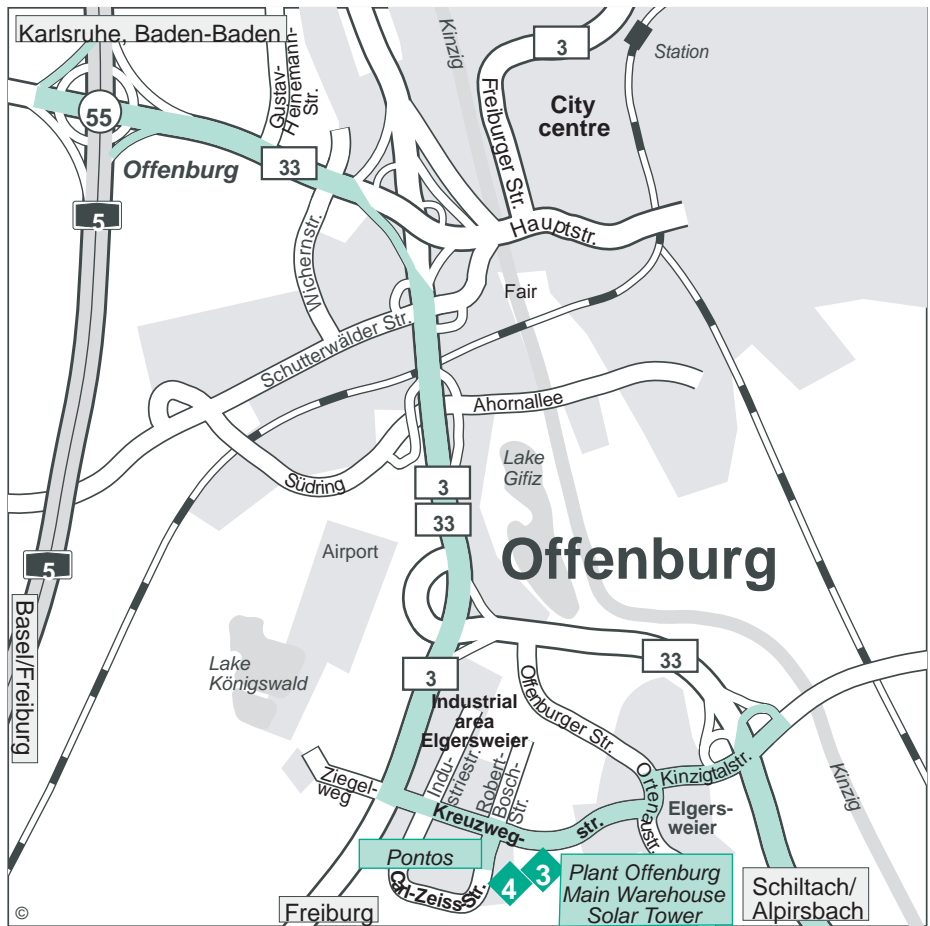

Directions

From Stuttgart and Vicinity

From Stuttgart, take the A81 highway towards Heilbronn. At the Stuttgart interchange, turn onto the A8 towards Heilbronn/Karlsruhe and at the Karlsruhe three-way interchange, get onto the A5 towards Offenburg until the Offenburg junction (55). Here, get onto the B33 towards Offenburg and go approx. 1.6 km. Drive to the right onto the B3 towards Freiburg/Lahr. After approx. 2.5 km, you will reach the Elgersweier "Gewerbegebiet" (industrial area). At the first opportunity, turn left at the traffic light onto Kreuzwegstraße. To get to the Pharo plant, turn right at the second crossroad onto Carl-Zeiss-Straße. To get to the main warehouse, stay on Kreuzwegstraße until you reach #41.

From Karlsruhe, Baden-Baden, Basel, Freiburg and Vicinity

Coming from the A5 highway, go towards Offenburg until the Offenburg junction (55). Follow directions as coming from Stuttgart.

From Bodensee, Villingen-Schwenningen and Vicinity

Schiltach. When you reach the tunnel just before Schiltach, stay on the B294 towards Wolfach/Hausach. Follow the directions as coming from Schiltach.

From Schiltach, Alpirsbach and Vicinity

Coming from Schiltach and Alpirsbach, follow the B294 towards Wolfach/Hausach and turn right (approx. 15 km) just before Hausach onto the B33 towards Offenburg. After approx. 32 km, you will reach Offenburg. In the Elgersweier district, keep to the right at the Kinzigtalstraße exit and turn right onto Kinzigtalstraße. At the next big intersection, turn right again onto Kreuzwegstraße. The main warehouse is in the Elgersweier "Gewerbegebiet" (industrial area) on Kreuzwegstraße on the left side of the street. The Pharo plant is on the corner of Carl-Zeiss-Straße (first intersection, on the left).

From Freudenstadt and Vicinity

From Freudenstadt, take the B294 to Alpirsbach and Schiltach. Follow directions as coming from Schiltach.